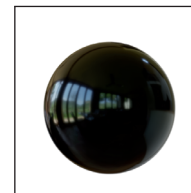

AMULET

Name	AMULET 1 pendant	AMULET 2 cluster 4	AMULET 3 cluster 6	AMULET 4 cluster 6	AMULET 5 cluster 6
Height	200 mm	600 mm	350 mm	550 mm	900 mm
Width	200 mm	360 mm	400 mm	400 mm	450 mm
Weight	2,1 kg	5,1 kg	7,1 kg	7,1 kg	12,6 kg
Number and type of light bulbs	1 x G9/230 V	4 x G4/12 V	6 x G4/12 V	6 x G4/12 V	6 x G4/12 V

Example

AMULET 3 / 6 / 21 **Ant**

Name

Number and type
of light bulbs

Color of glass

Metal parts,
surface

Color of glass

Metal parts, surface

00

27

21

crystal

amber
+ fuchsia

amber
+ smoke

G matt

N matt

Ant

gold matt

nickel matt

anthracite

www.crystalion-lights.com/amulet