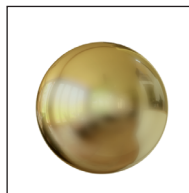

Example

AMULET 3 / 6 / 21 **Ant**

Name

Number and type
of light bulbs

Color of glass

Metal parts,
surface

Color of glass

Metal parts, surface

00

27

21

crystal

amber
+ fuchsia

amber
+ smoke

G matt

N matt

Ant

gold matt

nickel matt

anthracite

www.crystalion-lights.com/amulet